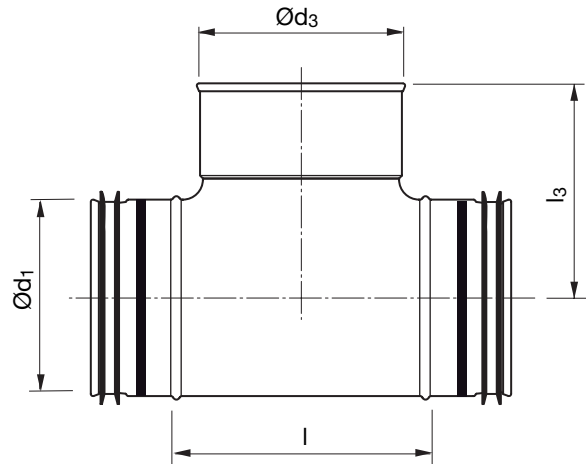

## Description

Centric T-piece with female coupling for joining fittings.

The product is CE marked according to EN 12101-7 and used in a circular smoke control system - single compartment (see declaration of performance).

## Dimensions

Ød <sub>1</sub> nom	Ød <sub>3</sub> nom	l [mm]	l <sub>3</sub> [mm]	m [kg]
100	100	130	100	0,31
125	100	130	113	0,32
125	125	165	121	0,43
160	100	130	128	0,46
160	125	165	137	0,53
160	160	209	141	0,63